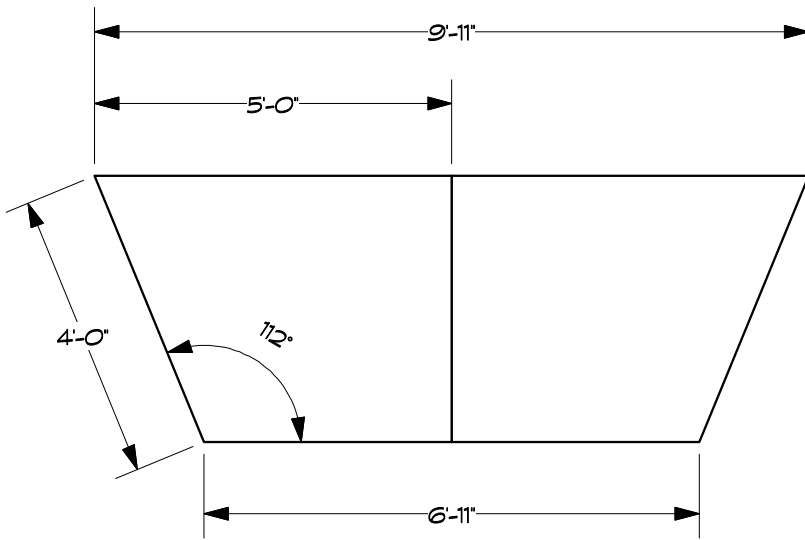

FREDERICK P. ROSE HALL - WENGER "PIE SHAPE" STOCK DECKING

> WEDGES - LEFT AND RIGHT
TWO PIECES
GENERALLY USED TOGETHER TO MAKE "TOP TIER"

> TRAPEZOID - LARGE
ONE PIECE

> TRAPEZOID - SMALL
ONE PIECE

- ALL UNITS WENGER "VERSALITE" STAGING, WITH BLACK "PHENOLIC" LID
- SEE FPRH PRODUCTION MANAGER FOR AVAILABILITY