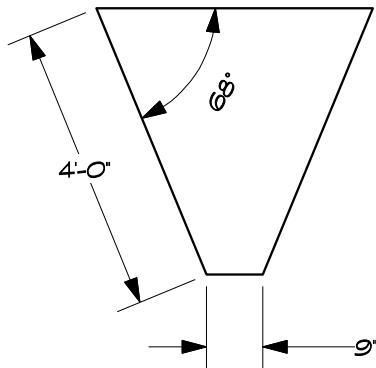

FREDERICK P. ROSE HALL - WENGER "PIE SHAPE" STOCK DECKING

> WEDGES - LEFT AND RIGHT
TWO PIECES
GENERALLY USED TOGETHER TO MAKE "TOP TIER"

> TRAPEZOID - LARGE
ONE PIECE

> TRAPEZOID - SMALL
ONE PIECE

- ALL UNITS WENGER "VERSALITE" STAGING, WITH BLACK "PHENOLIC" LID
- SEE FPRH PRODUCTION MANAGER FOR AVAILABILITY