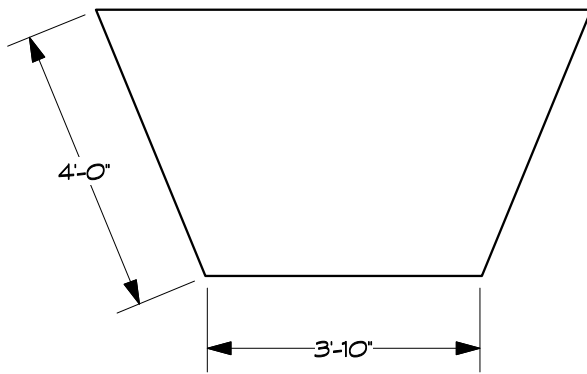

FREDERICK P. ROSE HALL - WENGER "PIE SHAPE" STOCK DECKING

> WEDGES - LEFT AND RIGHT
TWO PIECES
GENERALLY USED TOGETHER TO MAKE "TOP TIER"

> TRAPEZOID - LARGE
ONE PIECE

> TRAPEZOID - SMALL
ONE PIECE

- ALL UNITS WENGER "VERSALITE" STAGING, WITH BLACK "PHENOLIC" LID
- SEE FPRH PRODUCTION MANAGER FOR AVAILABILITY